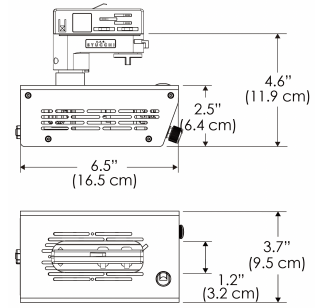

MECHANICAL FIGURES

PSX US

*All -CLP configuration models come with standard DC cables of 6' and AC cables of 10'.