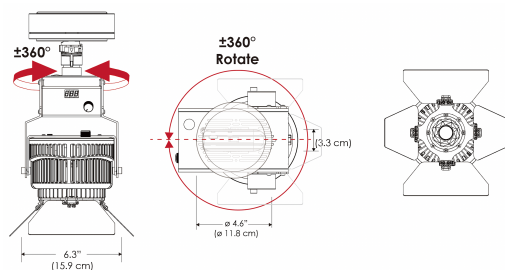

PS US EU

PSX US EU 277

Mounting Bracket Dimensions ALL-CLP

\*All -CLP configuration models come with standard DC cables of 6' and AC cables of 10'.

W500BD-MPT

PSX US

PSX EU

MECHANICAL FIGURES

W500BD-TEX Legacy Product

PS US EU

PSX US EU

W500BD-TG Legacy Product

PHOTOMETRIC DATA

AMZ

Distance		3' (~0.9 m)	5' (~1.5 m)	10' (~3.0 m)
@4000K	fc	733	373	73
	lux	7886	4012	776
@6500K	fc	734	373	73
	lux	7899	4012	776
Beam Diameter		Ø 2.6' (0.8m)	Ø 4.3' (1.3m)	Ø 8.7' (2.6m)

Beam Angle : 55°

TB

Distance		3' (~0.9 m)	5' (~1.5 m)	10' (~3.0 m)
@10000K	fc	443	159	42
	lux	4758	1711	450
@20000K	fc	105	41	20
	lux	1128	441	209
Beam Diameter		Ø 2.6' (0.8m)	Ø 4.3' (1.3m)	Ø 8.7' (2.6m)