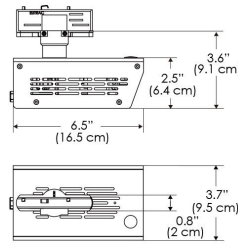

PS US EU

PSX US EU 277

Mounting Bracket Dimensions ALL-CLP

\*All -CLP configuration models come with standard DC cables of 6' and AC cables of 10'.

W500BD-MPT

PSX US

PSX EU

MECHANICAL FIGURES

W500BD-TEX Legacy Product

PS US EU

PSX US EU

W500BD-TG Legacy Product

PHOTOMETRIC DATA

AMZ

Distance		3' (~0.9 m)	5' (~1.5 m)	10' (~3.0 m)
@4000K	fc	733	373	73
	lux	7886	4012	776
@6500K	fc	734	373	73
	lux	7899	4012	776
Beam Diameter		Ø 2.6' (0.8m)	Ø 4.3' (1.3m)	Ø 8.7' (2.6m)

Beam Angle : 55°

TB

Distance		3' (~0.9 m)	5' (~1.5 m)	10' (~3.0 m)
@10000K	fc	443	159	42
	lux	4758	1711	450
@20000K	fc	105	41	20
	lux	1128	441	209
Beam Diameter		Ø 2.6' (0.8m)	Ø 4.3' (1.3m)	Ø 8.7' (2.6m)