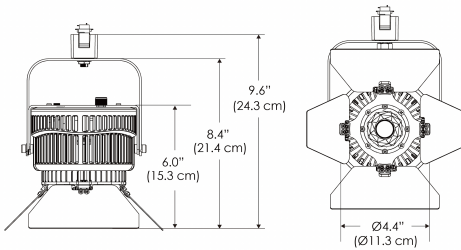

PS US EU

PSX US EU 277

Mounting Bracket Dimensions ALL-CLP

\*All -CLP configuration models come with standard DC cables of 6' and AC cables of 10'.

W500BD-MPT

PSX US

PSX EU

MECHANICAL FIGURES

W500BD-TEX Legacy Product

PS US EU

PSX US EU

W500BD-TG Legacy Product

PHOTOMETRIC DATA

AMZ

Distance		3' (~0.9 m)	5' (~1.5 m)	10' (~3.0 m)
@4000K	fc	733	373	73
	lux	7886	4012	776
@6500K	fc	734	373	73
	lux	7899	4012	776
Beam Diameter		Ø 2.6' (0.8m)	Ø 4.3' (1.3m)	Ø 8.7' (2.6m)

Beam Angle : 55°

TB

Distance		3' (~0.9 m)	5' (~1.5 m)	10' (~3.0 m)
@10000K	fc	443	159	42
	lux	4758	1711	450
@20000K	fc	105	41	20
	lux	1128	441	209
Beam Diameter		Ø 2.6' (0.8m)	Ø 4.3' (1.3m)	Ø 8.7' (2.6m)