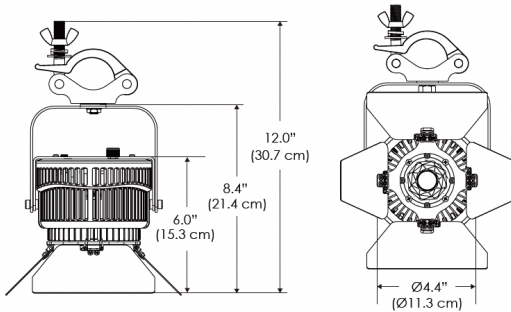

### SPECIFICATIONS

Beam Angle	55°
Spectrum Type	AMZ : Plant Flourish & Growth
	TB : Coral Health & Growth
Control	Intensity (0% - 100%), CCT
LED Source	DiCon Dense Matrix LED
AC Power Draw	175W max
AC Input Voltage	100 - 240V AC, 60Hz
	100 - 277V AC (only CLP)
Cooling	Fan Cooled
Operating Temperature	32 - 104°F (0 - 40°C)
Fixture Weight	1.9lb (0.9kg)
Power Supply Weight	1.6lb (0.7kg)

PS US EU

PSX US EU 277

Mounting Bracket Dimensions ALL-CLP

\*All -CLP configuration models come with standard DC cables of 6' and AC cables of 10'.

W500BD-MPT

PSX US

PSX EU

MECHANICAL FIGURES

W500BD-TEX Legacy Product

PS US EU

PSX US EU

W500BD-TG Legacy Product

PHOTOMETRIC DATA

AMZ

Distance		3' (~0.9 m)	5' (~1.5 m)	10' (~3.0 m)
@4000K	fc	733	373	73
	lux	7886	4012	776
@6500K	fc	734	373	73
	lux	7899	4012	776
Beam Diameter		Ø 2.6' (0.8m)	Ø 4.3' (1.3m)	Ø 8.7' (2.6m)

Beam Angle : 55°

TB

Distance		3' (~0.9 m)	5' (~1.5 m)	10' (~3.0 m)
@10000K	fc	443	159	42
	lux	4758	1711	450
@20000K	fc	105	41	20
	lux	1128	441	209
Beam Diameter		Ø 2.6' (0.8m)	Ø 4.3' (1.3m)	Ø 8.7' (2.6m)