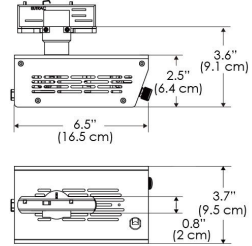

PS US EU

PSX US EU 277

Mounting Bracket Dimensions ALL-CLP

\*All -CLP configuration models come with standard DC cables of 6' and AC cables of 10'.

W500BD-MPT

PSX US

PSX EU

MECHANICAL FIGURES

W500BD-TEX Legacy Product

PS US EU

PSX US EU

W500BD-TG Legacy Product

PHOTOMETRIC DATA

AMZ

Distance		3' (~0.9 m)	5' (~1.5 m)	10' (~3.0 m)
@4000K	fc	733	373	73
	lux	7886	4012	776
@6500K	fc	734	373	73
	lux	7899	4012	776
Beam Diameter		Ø 2.6' (0.8m)	Ø 4.3' (1.3m)	Ø 8.7' (2.6m)

Beam Angle : 55°

TB

Distance		3' (~0.9 m)	5' (~1.5 m)	10' (~3.0 m)
@10000K	fc	443	159	42
	lux	4758	1711	450
@20000K	fc	105	41	20
	lux	1128	441	209
Beam Diameter		Ø 2.6' (0.8m)	Ø 4.3' (1.3m)	Ø 8.7' (2.6m)