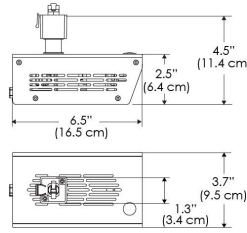

PS US EU

PSX US EU 277

Mounting Bracket Dimensions ALL-CLP

\*All -CLP configuration models come with standard DC cables of 6' and AC cables of 10'.

W500BD-MPT

PSX US

PSX EU

MECHANICAL FIGURES

W500BD-TEX Legacy Product

PS US EU

PSX US EU

W500BD-TG Legacy Product

PHOTOMETRIC DATA

AMZ

Distance		3' (~0.9 m)	5' (~1.5 m)	10' (~3.0 m)
@4000K	fc	733	373	73
	lux	7886	4012	776
@6500K	fc	734	373	73
	lux	7899	4012	776
Beam Diameter		Ø 2.6' (0.8m)	Ø 4.3' (1.3m)	Ø 8.7' (2.6m)

Beam Angle : 55°

TB

Distance		3' (~0.9 m)	5' (~1.5 m)	10' (~3.0 m)
@10000K	fc	443	159	42
	lux	4758	1711	450
@20000K	fc	105	41	20
	lux	1128	441	209
Beam Diameter		Ø 2.6' (0.8m)	Ø 4.3' (1.3m)	Ø 8.7' (2.6m)