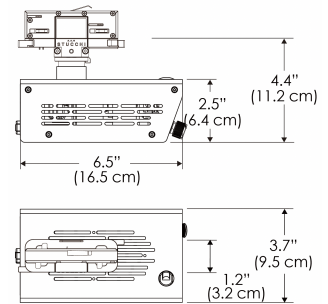

## MECHANICAL FIGURES

W500BD-TOX/TON

PS US

PSX US

W500BD-TOX/TON

PS EU

PSX EU

W500BD-CLP

PS US EU

PSX US EU 277

Mounting Bracket Dimensions ALL-CLP

\*All -CLP configuration models come with standard DC cables of 6' and AC cables of 10'.

W500BD-MPT

PSX US

PSX EU

MECHANICAL FIGURES

W500BD-TEX Legacy Product

PS US EU

PSX US EU

W500BD-TG Legacy Product

PHOTOMETRIC DATA

AMZ

Distance		3' (~0.9 m)	5' (~1.5 m)	10' (~3.0 m)
@4000K	fc	733	373	73
	lux	7886	4012	776
@6500K	fc	734	373	73
	lux	7899	4012	776
Beam Diameter		Ø 2.6' (0.8m)	Ø 4.3' (1.3m)	Ø 8.7' (2.6m)

Beam Angle : 55°

TB

Distance		3' (~0.9 m)	5' (~1.5 m)	10' (~3.0 m)
@10000K	fc	443	159	42
	lux	4758	1711	450
@20000K	fc	105	41	20
	lux	1128	441	209
Beam Diameter		Ø 2.6' (0.8m)	Ø 4.3' (1.3m)	Ø 8.7' (2.6m)