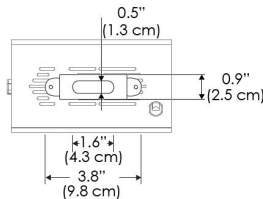

PS US EU

PSX US EU 277

Mounting Bracket Dimensions ALL-CLP

\*All -CLP configuration models come with standard DC cables of 6' and AC cables of 10'.

W500BD-MPT

PSX US

PSX EU

MECHANICAL FIGURES

W500BD-TEX Legacy Product

PS US EU

PSX US EU

W500BD-TG Legacy Product

PHOTOMETRIC DATA

AMZ

Distance		3' (~0.9 m)	5' (~1.5 m)	10' (~3.0 m)
@4000K	fc	733	373	73
	lux	7886	4012	776
@6500K	fc	734	373	73
	lux	7899	4012	776
Beam Diameter		Ø 2.6' (0.8m)	Ø 4.3' (1.3m)	Ø 8.7' (2.6m)

Beam Angle : 55°

TB

Distance		3' (~0.9 m)	5' (~1.5 m)	10' (~3.0 m)
@10000K	fc	443	159	42
	lux	4758	1711	450
@20000K	fc	105	41	20
	lux	1128	441	209
Beam Diameter		Ø 2.6' (0.8m)	Ø 4.3' (1.3m)	Ø 8.7' (2.6m)