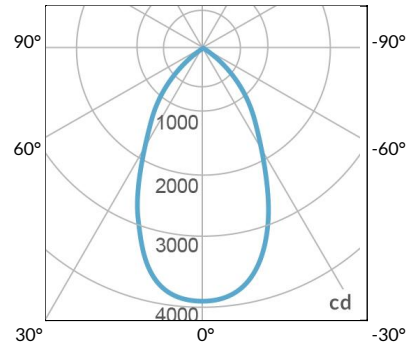

Beam Angle : 55°