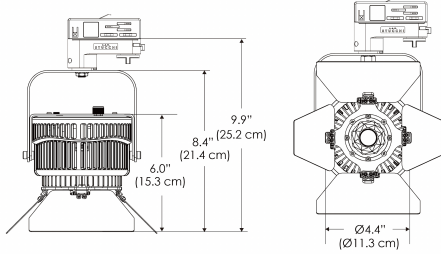

MECHANICAL FIGURES

W500BD-TOX/TON