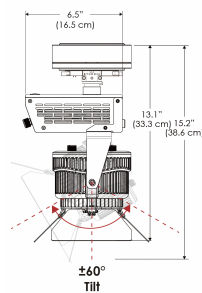

PS US EU

PSX US EU 277

Mounting Bracket Dimensions ALL-CLP

\*All -CLP configuration models come with standard DC cables of 6' and AC cables of 10'.

W500BD-MPT

PSX US

PSX EU

MECHANICAL FIGURES

W500BD-TEX Legacy Product

PS US EU

PSX US EU

W500BD-TG Legacy Product

PHOTOMETRIC DATA

AMZ

Distance		3' (~0.9 m)	5' (~1.5 m)	10' (~3.0 m)
@4000K	fc	733	373	73
	lux	7886	4012	776
@6500K	fc	734	373	73
	lux	7899	4012	776
Beam Diameter		Ø 2.6' (0.8m)	Ø 4.3' (1.3m)	Ø 8.7' (2.6m)

Beam Angle : 55°

TB

Distance		3' (~0.9 m)	5' (~1.5 m)	10' (~3.0 m)
@10000K	fc	443	159	42
	lux	4758	1711	450
@20000K	fc	105	41	20
	lux	1128	441	209
Beam Diameter		Ø 2.6' (0.8m)	Ø 4.3' (1.3m)	Ø 8.7' (2.6m)