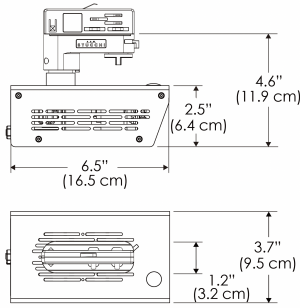

MECHANICAL FIGURES

PS US

*All -CLP configuration models come with standard DC cables of 6' and AC cables of 10'.