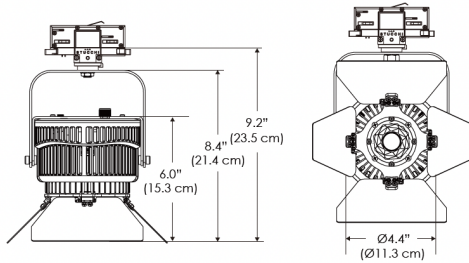

W500BD-CLP

W500BD-TOX/TON