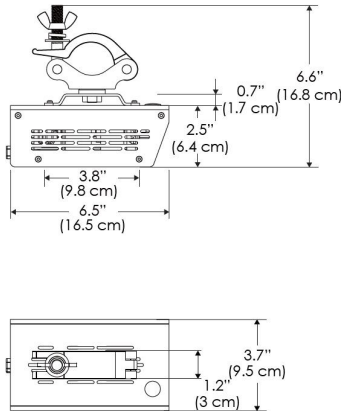

## MECHANICAL FIGURES

W500BD-TOX/TON

PS US

PSX US

W500BD-TOX/TON

PS EU

PSX EU

W500BD-CLP

PS US EU

PSX US EU 277

Mounting Bracket Dimensions ALL-CLP

\*All -CLP configuration models come with standard DC cables of 6' and AC cables of 10'.

W500BD-MPT

PSX US

PSX EU

MECHANICAL FIGURES

W500BD-TEX Legacy Product

PS US EU

PSX US EU

W500BD-TG Legacy Product

PHOTOMETRIC DATA

AMZ

Distance		3' (~0.9 m)	5' (~1.5 m)	10' (~3.0 m)
@4000K	fc	733	373	73
	lux	7886	4012	776
@6500K	fc	734	373	73
	lux	7899	4012	776
Beam Diameter		Ø 2.6' (0.8m)	Ø 4.3' (1.3m)	Ø 8.7' (2.6m)

Beam Angle : 55°

TB

Distance		3' (~0.9 m)	5' (~1.5 m)	10' (~3.0 m)
@10000K	fc	443	159	42
	lux	4758	1711	450
@20000K	fc	105	41	20
	lux	1128	441	209
Beam Diameter		Ø 2.6' (0.8m)	Ø 4.3' (1.3m)	Ø 8.7' (2.6m)