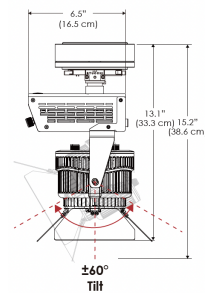

PS US EU

PSX US EU 277

Mounting Bracket Dimensions ALL-CLP

\*All -CLP configuration models come with standard DC cables of 6' and AC cables of 10'.

W500BD-MPT

PSX US

PSX EU

MECHANICAL FIGURES

W500BD-TEX Legacy Product

PS US EU

PSX US EU

W500BD-TG Legacy Product

PHOTOMETRIC DATA

AMZ

Distance		3' (~0.9 m)	5' (~1.5 m)	10' (~3.0 m)
@4000K	fc	733	373	73
	lux	7886	4012	776
@6500K	fc	734	373	73
	lux	7899	4012	776
Beam Diameter		Ø 2.6' (0.8m)	Ø 4.3' (1.3m)	Ø 8.7' (2.6m)

Beam Angle : 55°

TB

Distance		3' (~0.9 m)	5' (~1.5 m)	10' (~3.0 m)
@10000K	fc	443	159	42
	lux	4758	1711	450
@20000K	fc	105	41	20
	lux	1128	441	209
Beam Diameter		Ø 2.6' (0.8m)	Ø 4.3' (1.3m)	Ø 8.7' (2.6m)