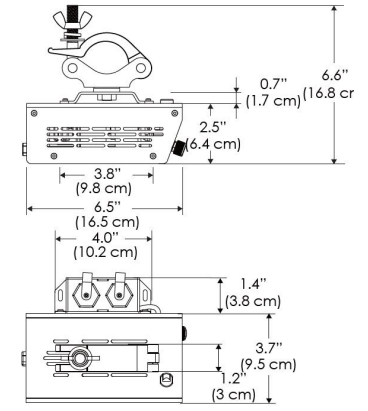

## MECHANICAL FIGURES

W500BD-TOX/TON

PS US

PSX US

W500BD-TOX/TON

PS EU

PSX EU

W500BD-CLP

PS US EU

PSX US EU 277

Mounting Bracket Dimensions ALL-CLP

\*All -CLP configuration models come with standard DC cables of 6' and AC cables of 10'.

W500BD-MPT

PSX US

PSX EU

MECHANICAL FIGURES

W500BD-TEX Legacy Product

PS US EU

PSX US EU

W500BD-TG Legacy Product

PHOTOMETRIC DATA

AMZ

Distance		3' (~0.9 m)	5' (~1.5 m)	10' (~3.0 m)
@4000K	fc	733	373	73
	lux	7886	4012	776
@6500K	fc	734	373	73
	lux	7899	4012	776
Beam Diameter		Ø 2.6' (0.8m)	Ø 4.3' (1.3m)	Ø 8.7' (2.6m)

Beam Angle : 55°

TB

Distance		3' (~0.9 m)	5' (~1.5 m)	10' (~3.0 m)
@10000K	fc	443	159	42
	lux	4758	1711	450
@20000K	fc	105	41	20
	lux	1128	441	209
Beam Diameter		Ø 2.6' (0.8m)	Ø 4.3' (1.3m)	Ø 8.7' (2.6m)