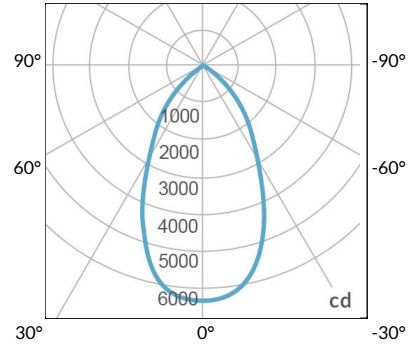

W500BD-TEX Legacy Product

PS US EU

PSX US EU

W500BD-TG Legacy Product

PHOTOMETRIC DATA

AMZ

Distance		3' (~0.9 m)	5' (~1.5 m)	10' (~3.0 m)
@4000K	fc	733	373	73
	lux	7886	4012	776
@6500K	fc	734	373	73
	lux	7899	4012	776
Beam Diameter		Ø 2.6' (0.8m)	Ø 4.3' (1.3m)	Ø 8.7' (2.6m)

Beam Angle : 55°

TB

Distance		3' (~0.9 m)	5' (~1.5 m)	10' (~3.0 m)
@10000K	fc	443	159	42
	lux	4758	1711	450
@20000K	fc	105	41	20
	lux	1128	441	209
Beam Diameter		Ø 2.6' (0.8m)	Ø 4.3' (1.3m)	Ø 8.7' (2.6m)