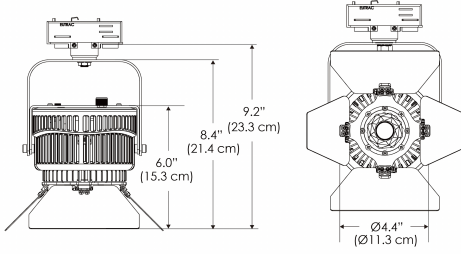

PS US EU

PSX US EU 277

Mounting Bracket Dimensions ALL-CLP

\*All -CLP configuration models come with standard DC cables of 6' and AC cables of 10'.

W500BD-MPT

PSX US

PSX EU

MECHANICAL FIGURES

W500BD-TEX Legacy Product

PS US EU

PSX US EU

W500BD-TG Legacy Product

PHOTOMETRIC DATA

AMZ

Distance		3' (~0.9 m)	5' (~1.5 m)	10' (~3.0 m)
@4000K	fc	733	373	73
	lux	7886	4012	776
@6500K	fc	734	373	73
	lux	7899	4012	776
Beam Diameter		Ø 2.6' (0.8m)	Ø 4.3' (1.3m)	Ø 8.7' (2.6m)

Beam Angle : 55°

TB

Distance		3' (~0.9 m)	5' (~1.5 m)	10' (~3.0 m)
@10000K	fc	443	159	42
	lux	4758	1711	450
@20000K	fc	105	41	20
	lux	1128	441	209
Beam Diameter		Ø 2.6' (0.8m)	Ø 4.3' (1.3m)	Ø 8.7' (2.6m)